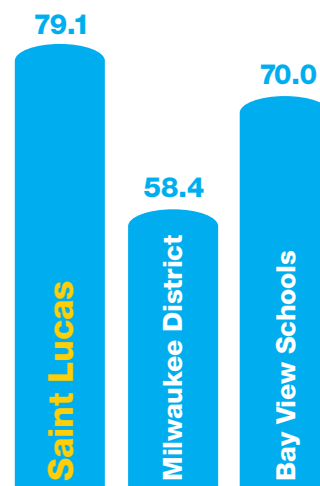

100% agree If my child or I need to talk to a teacher, we are able to get in touch with them.

Race/Ethnicity

Amer. Indian/Alaskan Native: **0.6%**
Asian: **3.5%**
Black/African Amer.: **7.0%**
Hispanic/Latino: **24.6%**
White: **59.1%**
Two or More Races: **5.3%**

Annual race/ethnicity percentages may not add up to 100 due to rounding.

Wisconsin State Report Card

State report card results are from 2018-19. No state report cards were produced for 2019-20.

Saint Lucas students are closing the achievement gap faster than their peers with a score of 90.6 out of 100. The school averages are 63.9 for Milwaukee, 75.4 for Bay View and 73.9 for Wisconsin.