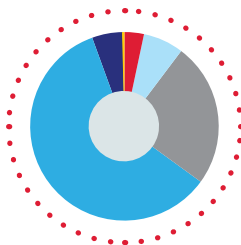

“ Thank you for our incredible STEM Lab and the cool opportunities we have in our STEM classes and the Robotics Club. School is fun at Saint Lucas.

“ We have been proud of the way Saint Lucas handled the transition to distance learning, providing safety, structure and support. The faculty’s extra time and effort does not go unnoticed. We are grateful.

Saint Lucas students did not miss a single day of school because of Wisconsin’s mandated closure of all K-12 schools. The state announced the shutdown on Friday, March 13, 2020. By the following Monday, Saint Lucas students were learning virtually.

Annual Parent Survey

97% agree Saint Lucas provides high-quality academic programming.

97% agree Saint Lucas teachers reflect the love of Jesus through their words and actions.

94% agree Saint Lucas keeps me updated on my child’s progress.

100% agree If my child or I need to talk to a teacher, we are able to get in touch with them.

Race/Ethnicity

Amer. Indian/Alaskan Native: **0.6%**
Asian: **3.5%**
Black/African Amer.: **7.0%**
Hispanic/Latino: **24.6%**
White: **59.1%**
Two or More Races: **5.3%**

Annual race/ethnicity percentages may not add up to 100 due to rounding.

Wisconsin State Report Card

State report card results are from 2018-19. No state report cards were produced for 2019-20.

Saint Lucas students are closing the achievement gap faster than their peers with a score of 90.6 out of 100. The school averages are 63.9 for Milwaukee, 75.4 for Bay View and 73.9 for Wisconsin.

1 National Merit Scholarship Semifinalist

Saint Lucas is one of only 10 U.S. schools named a **“Distinguished School”** by Project Lead the Way for both Launch and Gateway two years in a row.

Of the 1.6 million entrants, **less than 2%** earned this prestigious recognition.